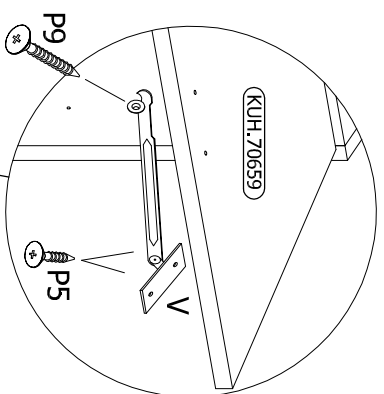

SONIA

OKAP 50
SKRINKA NAD DIGESTOR 50
KURZHÄNGESCHRANK 50
WALL UNIT - ABOVE HOOD 50
HOTTE 50

	8		8		8		1		1		2		8-10		2		2		6		2		4		1
--	---	--	---	--	---	--	---	--	---	--	---	--	------	--	---	--	---	--	---	--	---	--	---	--	---