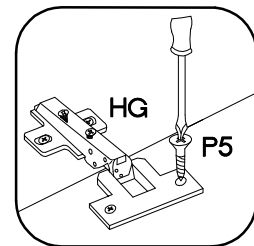

60 DK-2100 2F

ISM-KUH-01104

1

VARIANT HIGH GLOSS

2

±35/0mm	±3.5x13mm
	
HG	P5
4	8

3

M4x22mm		
	U	S23
4		2