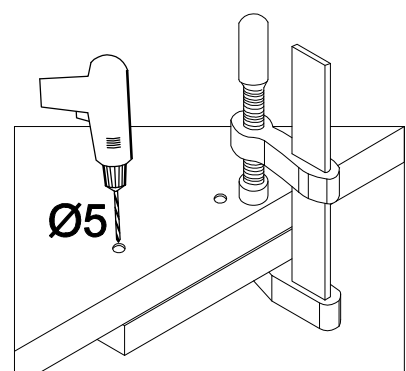

60 DK-2100 2F

ISM-KUH-01104

1

VARIANT HIGH GLOSS

2

±35/0mm	±3.5x13mm
	
HG	P5
4	8

3

M4x22mm		
	U	S23
4		2