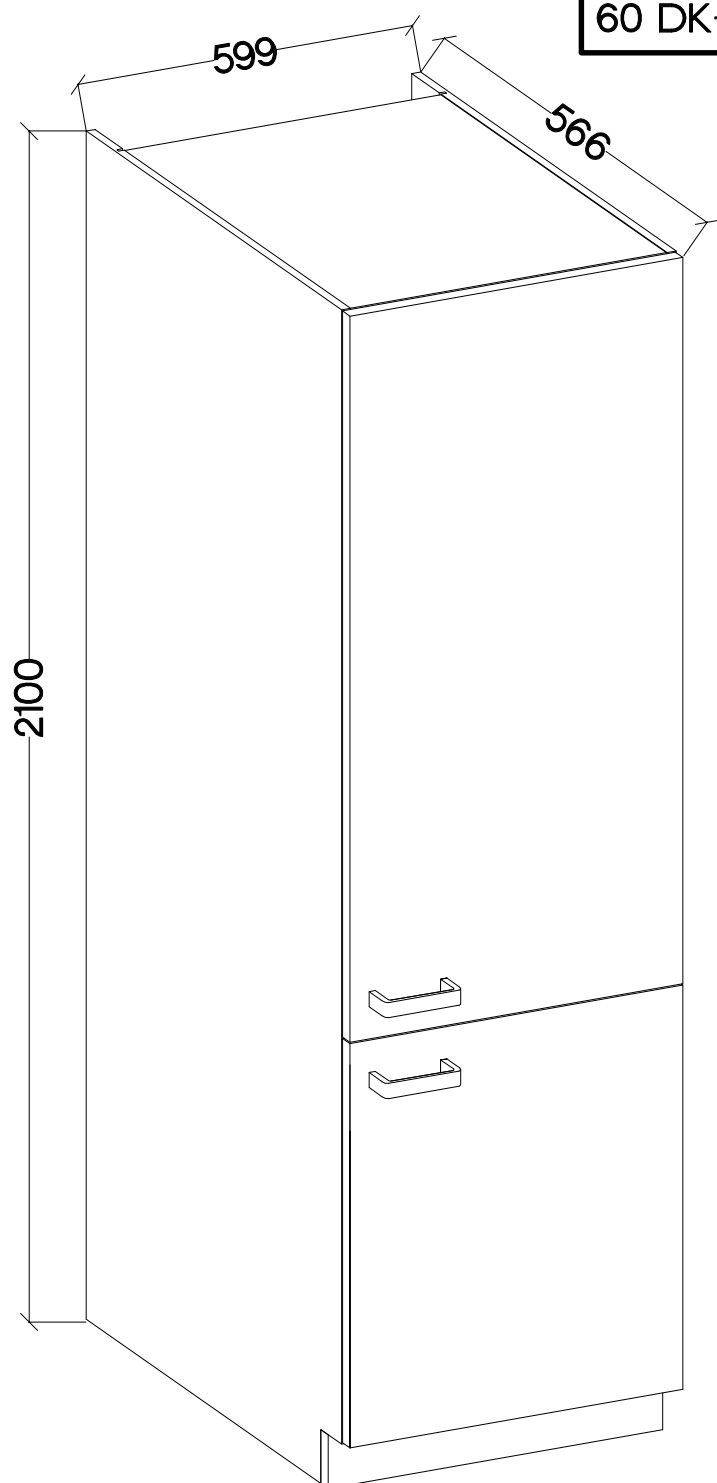

60 DK-2100 2F

ISM-KUH-01104

1

VARIANT HIGH GLOSS

2

±35/0mm	±3.5x13mm
	
HG	P5
4	8

3

M4x22mm		
	U	S23
4		2