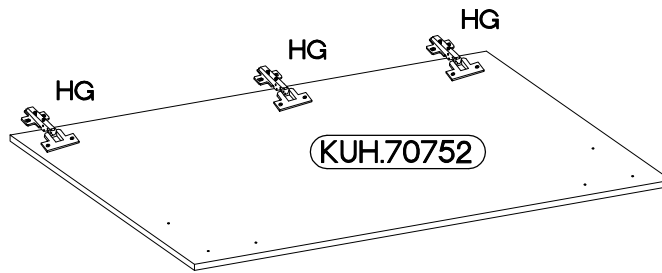

60 DK-2100 2F

ISM-KUH-01104

1

VARIANT HIGH GLOSS

2

±35/0mm	±3.5x13mm
	
HG	P5
4	8

3

M4x22mm		
	U	S23
4		2