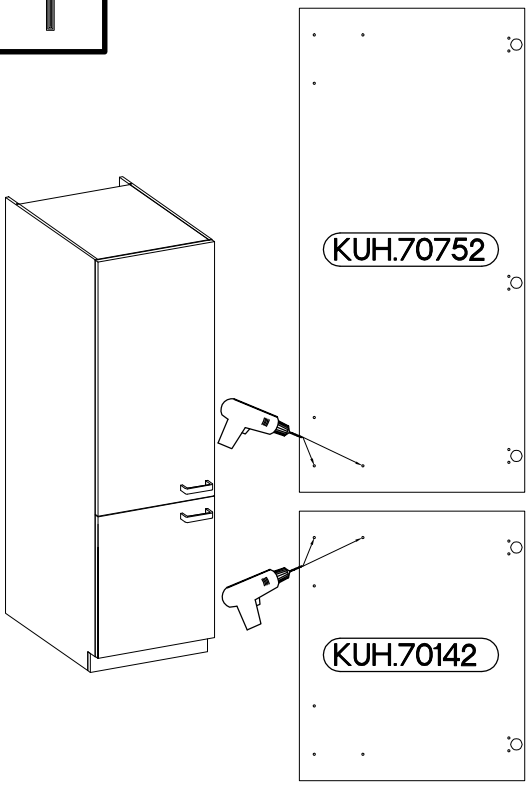

60 DK-2100 2F

ISM-KUH-01104

1

VARIANT HIGH GLOSS

2

±35/0mm	±3.5x13mm
	
HG	P5
4	8

3

M4x22mm		
	U	S23
4		2