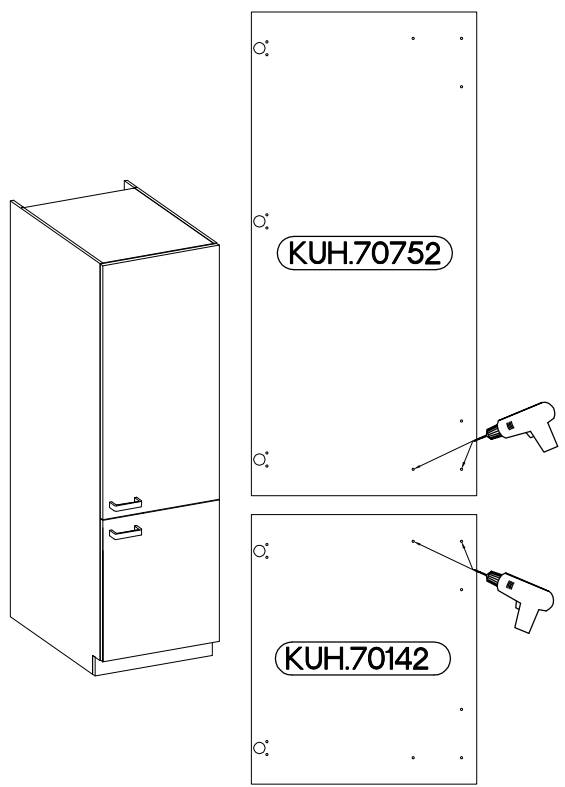

60 DK-2100 2F

ISM-KUH-01104

1

VARIANT HIGH GLOSS

2

±35/0mm	±3.5x13mm
	
HG	P5
4	8

3

M4x22mm		
	U	S23
4		2