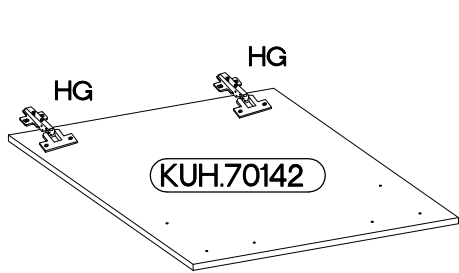

60 DK-2100 2F

ISM-KUH-01104

1

VARIANT HIGH GLOSS

2

±35/0mm	±3.5x13mm
	
HG	P5
4	8

3

M4x22mm		
	U	S23
4		2