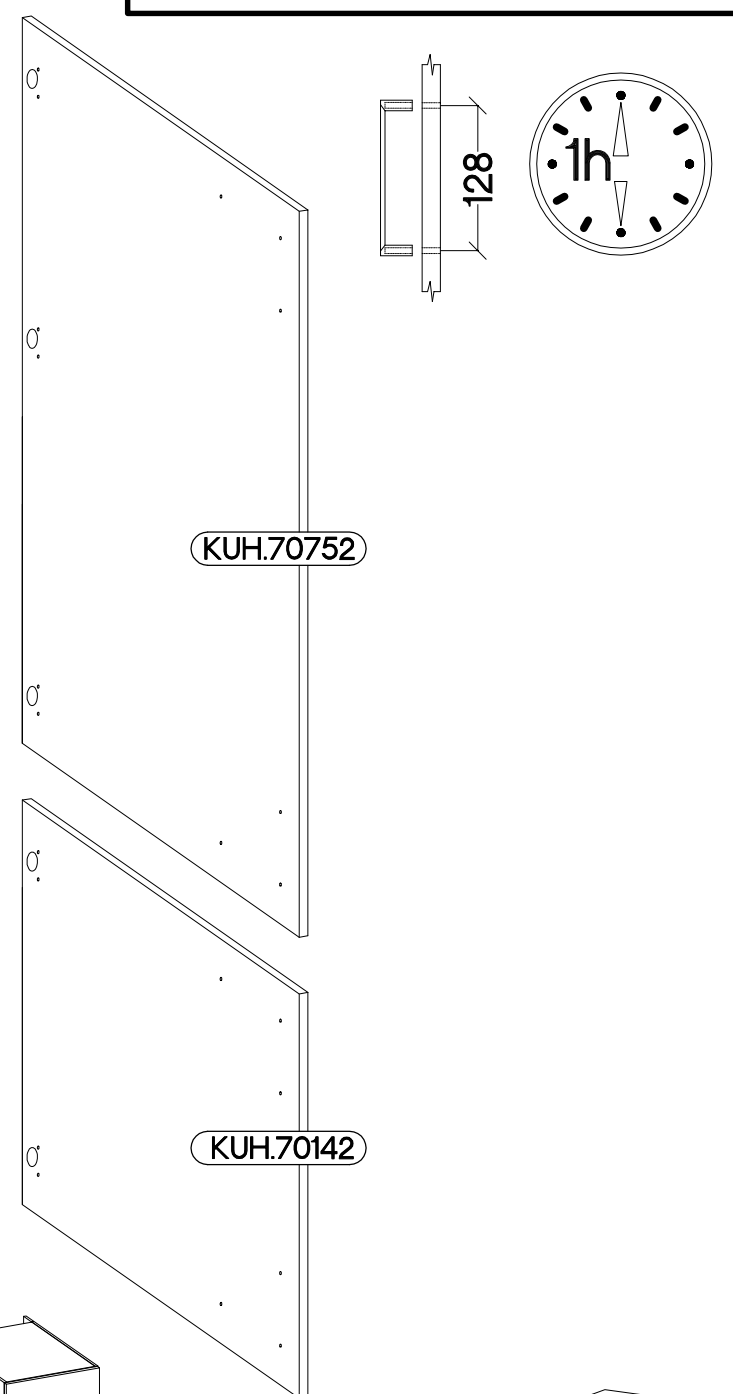

60 DK-2100 2F

ISM-KUH-01104

1

VARIANT HIGH GLOSS

2

±35/0mm	±3.5x13mm
	
HG	P5
4	8

3

M4x22mm		
	U	S23
4		2