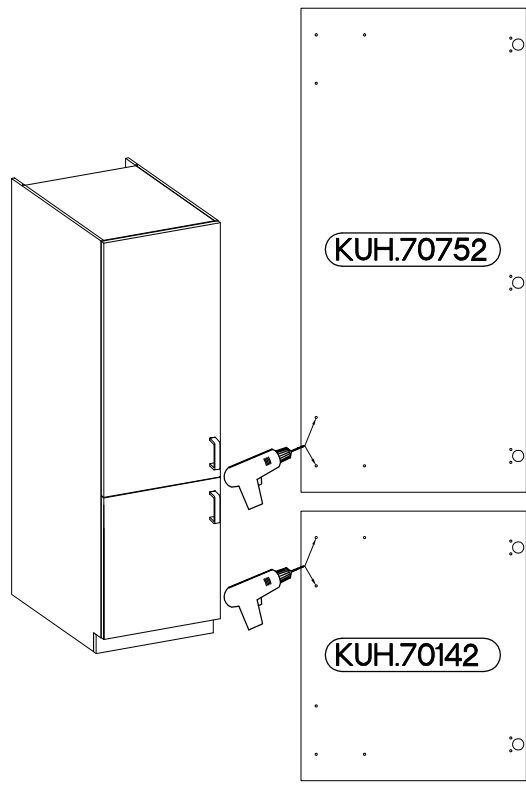

60 DK-2100 2F

ISM-KUH-01104

1

VARIANT HIGH GLOSS

2

±35/0mm	±3.5x13mm
	
HG	P5
4	8

3

M4x22mm		
	U	S23
4		2