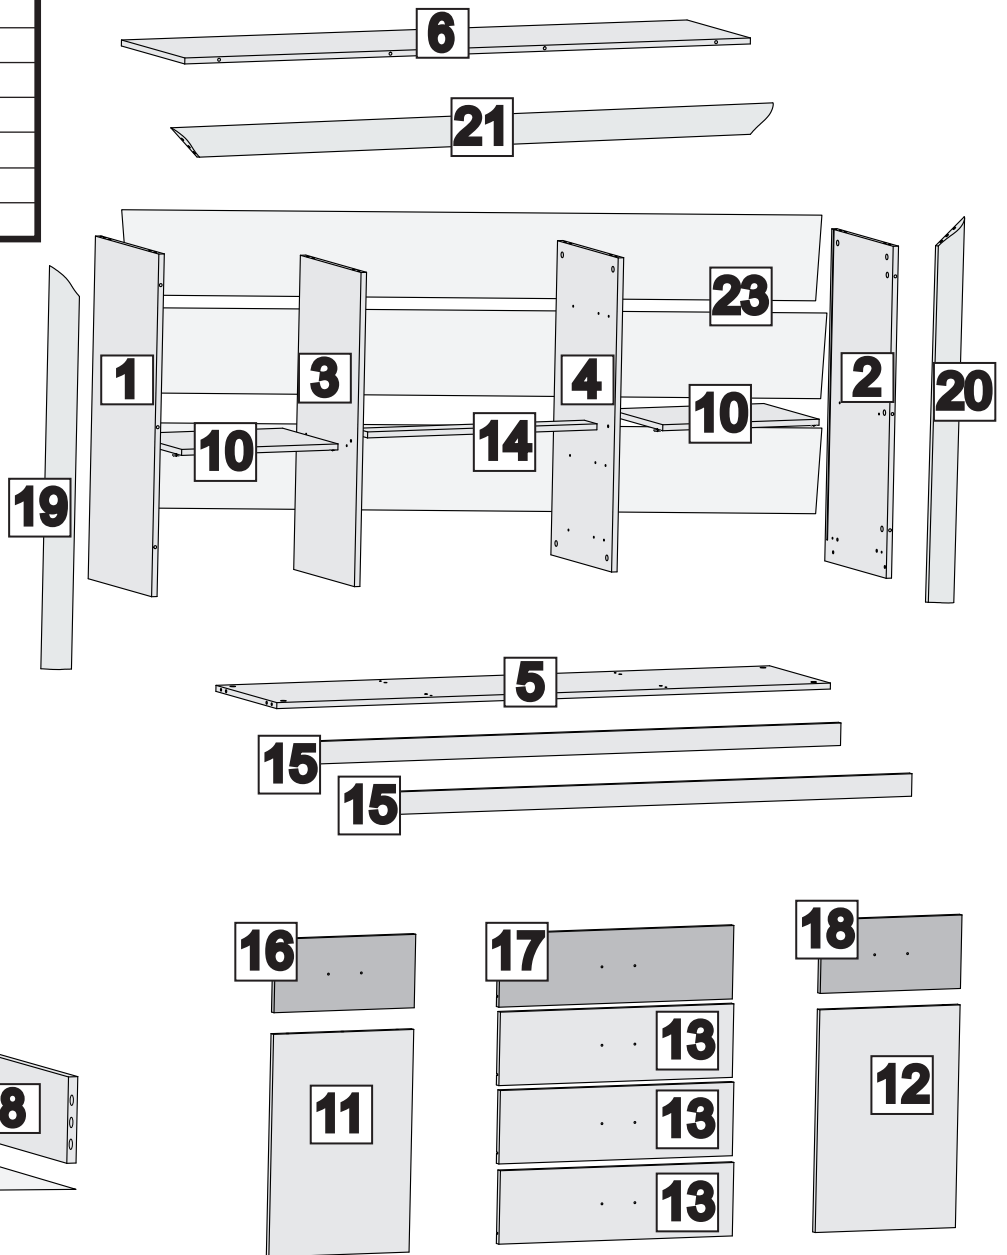

Nr/No	CODE	Szt/Qty
1	Castel08_01	1
2	Castel08_02	1
3	Castel08_03	1
4	Castel08_04	1
5	Castel08_05	1
6	Castel08_06	1
7	Castel08_07	4
8	Castel08_08	4
9	Castel08_09	4
10	Castel08_10	2
11	Castel08_11	1
12	Castel08_12	1
13	Castel08_13	3
14	Castel08_14	1
15	Castel08_15	2
16	Castel08_16	1
17	Castel08_17	1
18	Castel08_18	1
19	Castel08_19	1
20	Castel08_20	1
21	Castel08_21	1
22	Castel08HDF_02	4
23	Castel08HDF_01	3