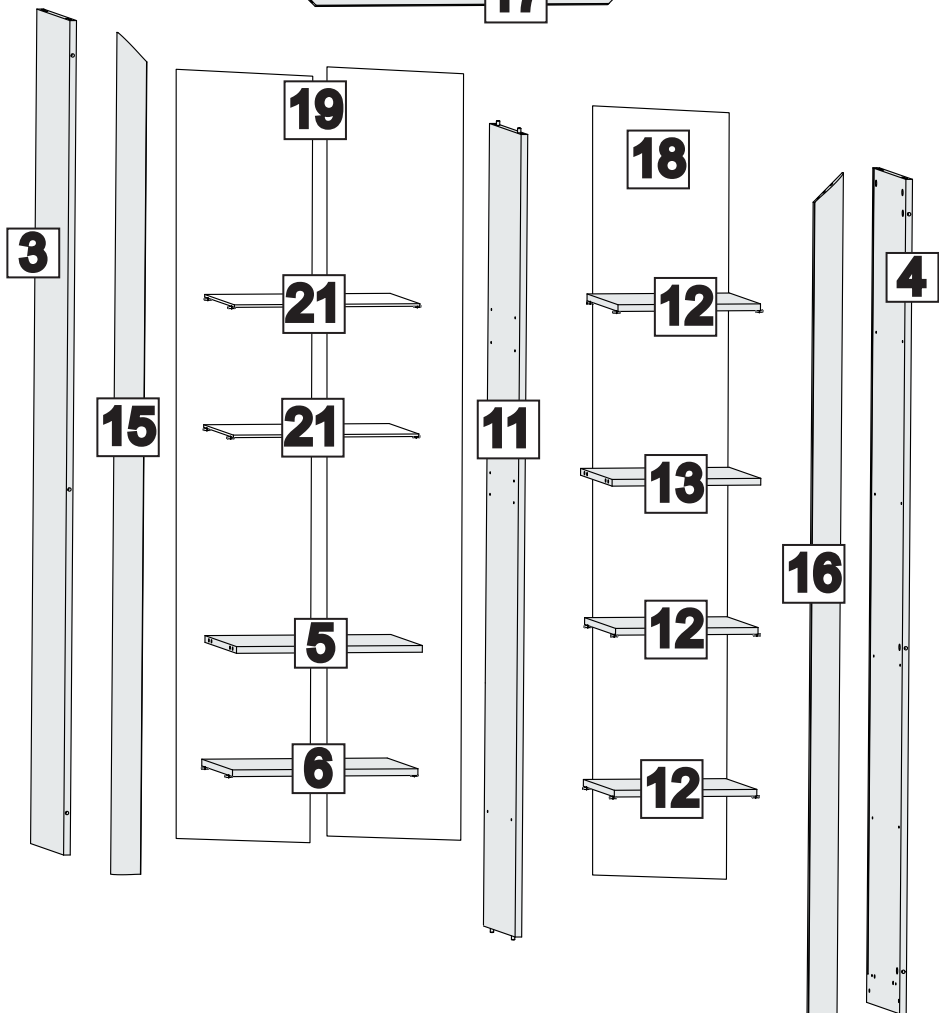

Nr/No	CODE	Szt/Qty
1	Castel02s_01	1
2	Castel02s_02	1
3	Castel02s_03	1
4	Castel02s_04	1
5	Castel02s_05	1
6	Castel02s_06	1
7	Castel02s_07	1
8	Castel02s_08	1
9	Castel02s_09	2
10	Castel02s_10	1
11	Castel02s_11	1
12	Castel02s_12	3
13	Castel02s_13	1
14	Castel02s_14	1
15	Castel02s_15	1

Nr/No	CODE	Szt/Qty
16	Castel02s_16	1
17	Castel02s_17	1
18	Castel02sHDF_01	1
19	Castel02sHDF_02	2
20		1
21		2